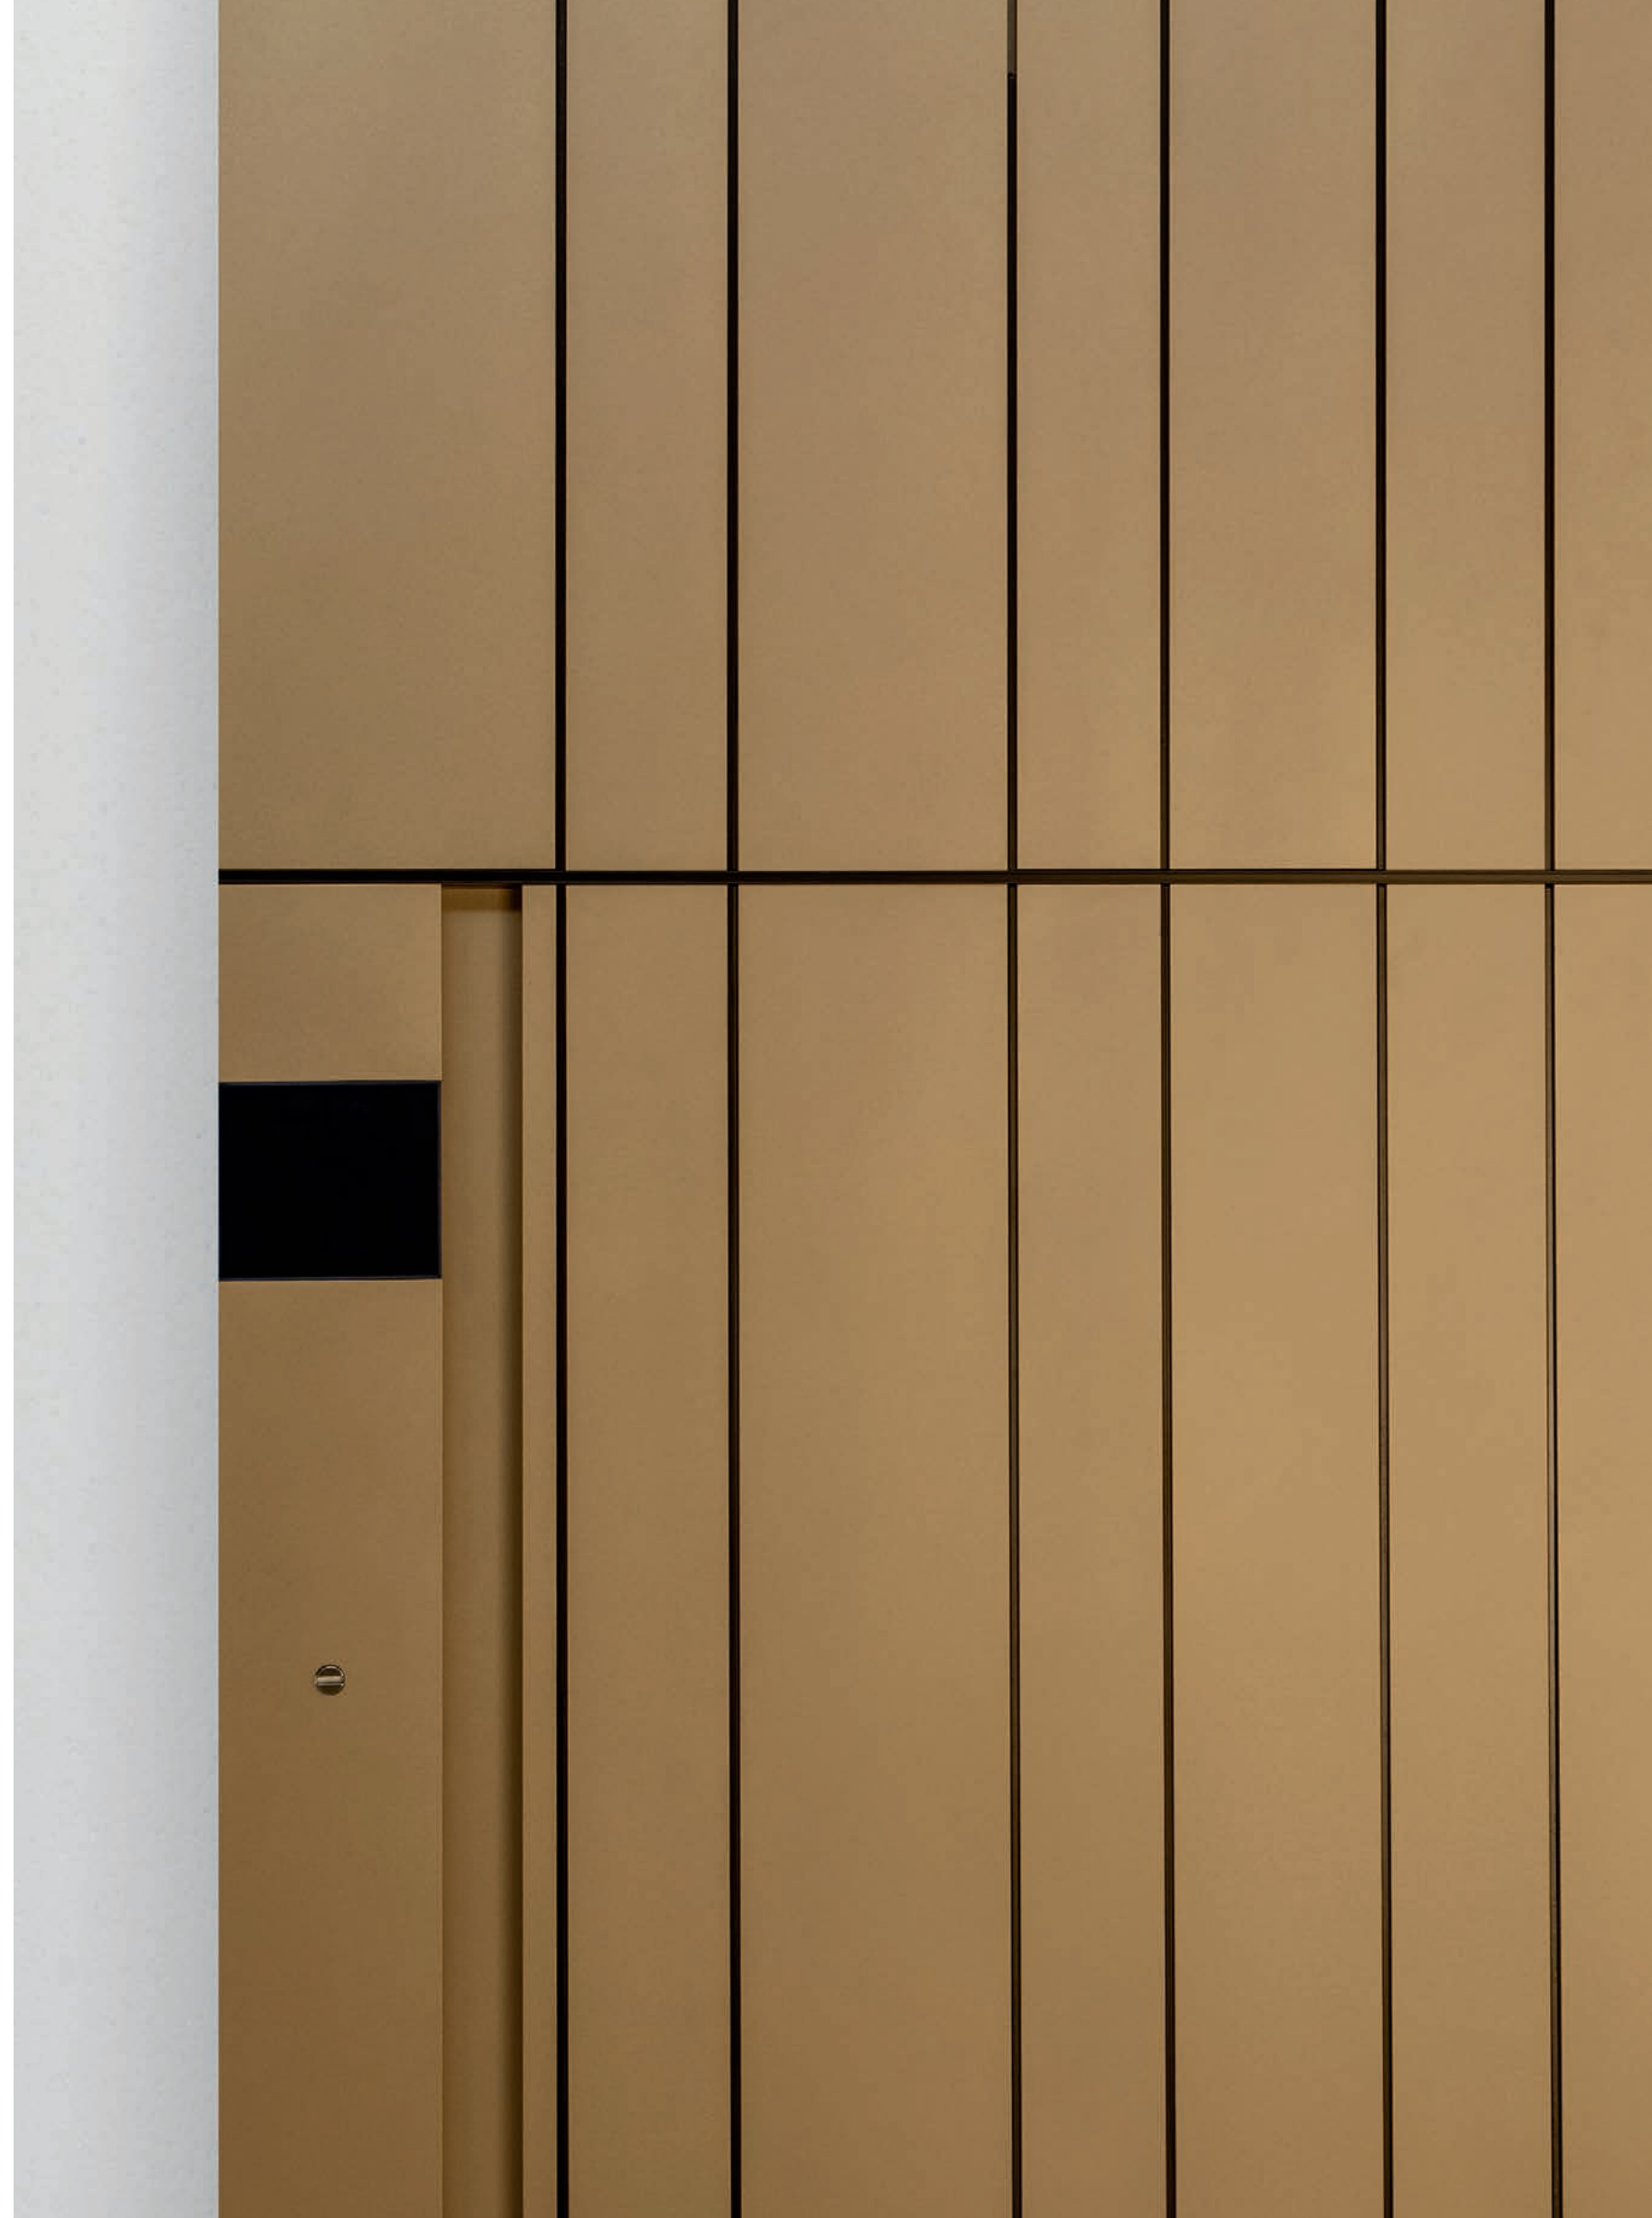

Skydoors

An aerial, black and white photograph of a dense city skyline, likely New York City. The image shows a vast expanse of skyscrapers and buildings, with the Empire State Building prominently visible on the right side. The sky is clear and light-colored, contrasting with the dark, detailed cityscape below. The word "Skydoors" is written in a clean, white, sans-serif font, centered horizontally in the upper portion of the image.

Detail on coplanarity.
The aluminum of the leaf is incorporated into the slat to create a coplanar effect and avoid overlapping of the cover casing with respect to the covering.

The distinctive vertical sign of Skydoors is enriched with elegance by the inclusion of an aluminum profile that intersperses between the slats and conveys rhythm and sophistication to the design of the entire covering.

Orizzonte model

Here it is the **line between the sky and the ground** that becomes the protagonist of the Orizzonte model, that demarcation mark that coincides with the Earth horizon and divides everything on earth from everything that rises to the sky.

The Orizzonte sign

The horizontal sign, a peculiarity of the model. It is an aluminum groove that becomes a decorative element matching the covering finish or creating a contrast to it, if it is highlighted with a different color.