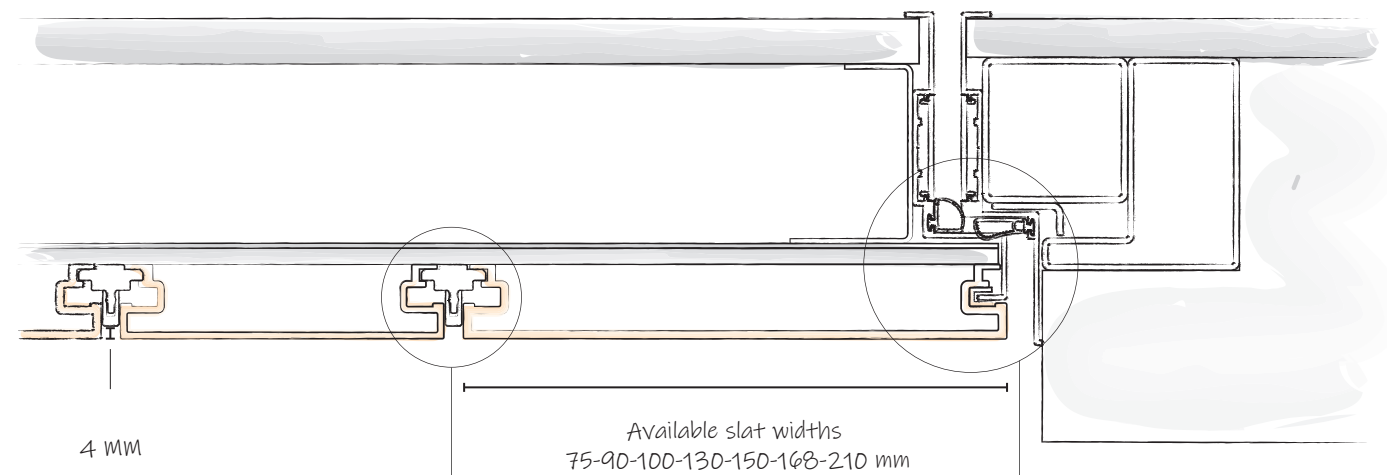

The Diresatrice sign

When it is subtraction that creates value, the space created between the vertical slats becomes an indispensable part of the architecture.

Detail of the vertical sign.
A fixing insert maintains the distance between the slats and allows the profile to be attached.

Detail on coplanarity.
The aluminum of the leaf is incorporated into the slat to create a coplanar effect and avoid overlapping of the cover casing with respect to the covering.

The distinctive vertical sign of Skydoors is enriched with elegance by the inclusion of an aluminum profile that intersperses between the slats and conveys rhythm and sophistication to the design of the entire covering.

The Orizzonte sign

The horizontal sign, a peculiarity of the model. It is an aluminum groove that becomes a decorative element matching the covering finish or creating a contrast to it, if it is highlighted with a different color.

Detail of the vertical sign. A fixing insert maintains the distance between the slats and allows the profile to be attached.

Detail on coplanarity. The aluminum of the leaf is incorporated into the slat to create a coplanar effect and avoid overlapping of the cover casing with respect to the covering.