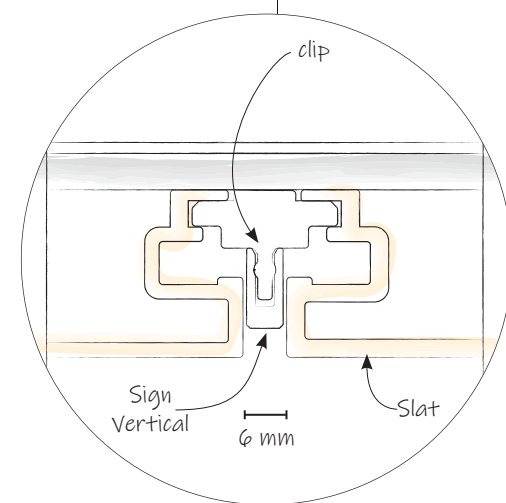

THE SHARD
London, England
309.67 m

SEAGRAM BUILDING
New York, USA
157 m

The tallest entrance architectural solutions created

ALBARELLA ISLAND, ITALY
1700 x 5070 mm

KUWAIT CITY, KUWAIT
1500 x 3430 mm

BERGAMO, ITALY
1300 x 3000 mm

Skydoors subverts the rules, plays with lines, signs and heights. It dresses an entrance with elegance and brings it to touch the sky, in a single vertical composition.

Direttrice Model

Its distinctive feature is a **refined and rigorous line that stands out upward** and leads the entire design of the Skydoors collection like a true conductor of an orchestra of vertical geometries.

The Diresatrice sign

When it is subtraction that creates value, the space created between the vertical slats becomes an indispensable part of the architecture.

Detail of the vertical sign.
A fixing insert maintains the distance between the slats and allows the profile to be attached.

Detail of the vertical sign. A fixing insert maintains the distance between the slats and allows the profile to be attached.

Detail on coplanarity. The aluminum of the leaf is incorporated into the slat to create a coplanar effect and avoid overlapping of the cover casing with respect to the covering.