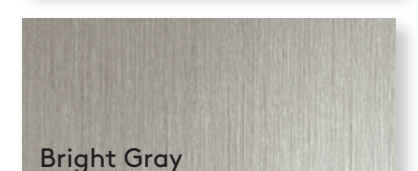

Suggestions & Skyline

New York

Dubai

Kuala Lumpur

London

Entrance interpretation
DUBAI

Direttrice model

Door and slat finish
Yellow Gray

Insert finish
Yellow Gray

Entrance interpretation
LONDON

Direttrice model

Door and slat finish
Coal Black

Insert finish
Platinum

Entrance interpretation
KUALA LUMPUR

Direttrice model

Door and slat finish
Sablé Gray

Insert finish
Dark Bronze

Entrance interpretation
ALICANTE

Orizzonte model

Door and slat finish
Sablé Tasilaq

Inserts finish
Copper

Entrance interpretation
VANCOUVER

Orizzonte model

Door and slat finish
Bronze Brown