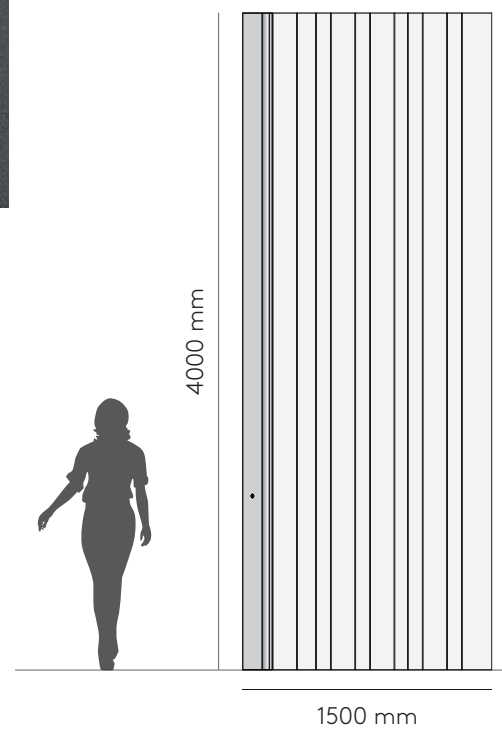

Direttrice model

Door and slat finish
Sablé Gray

Insert finish
Dark Bronze