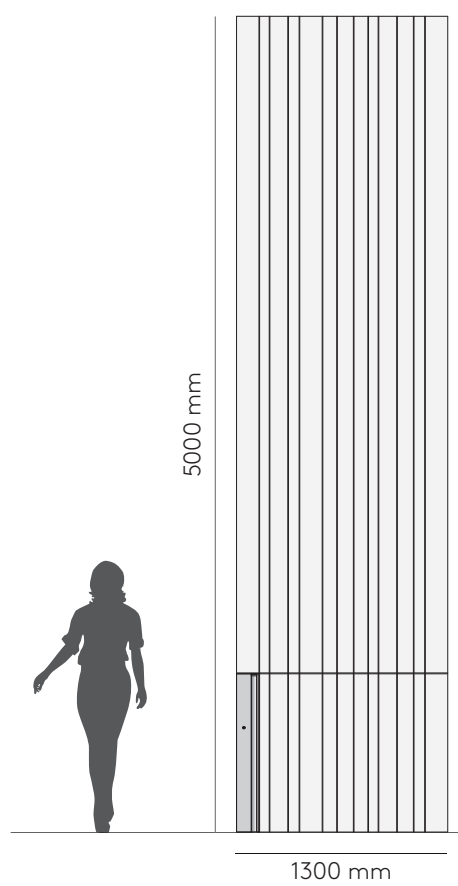

Orizzonte model

Door and slat finish
Bronze Brown

Insert finish
Light Bronze