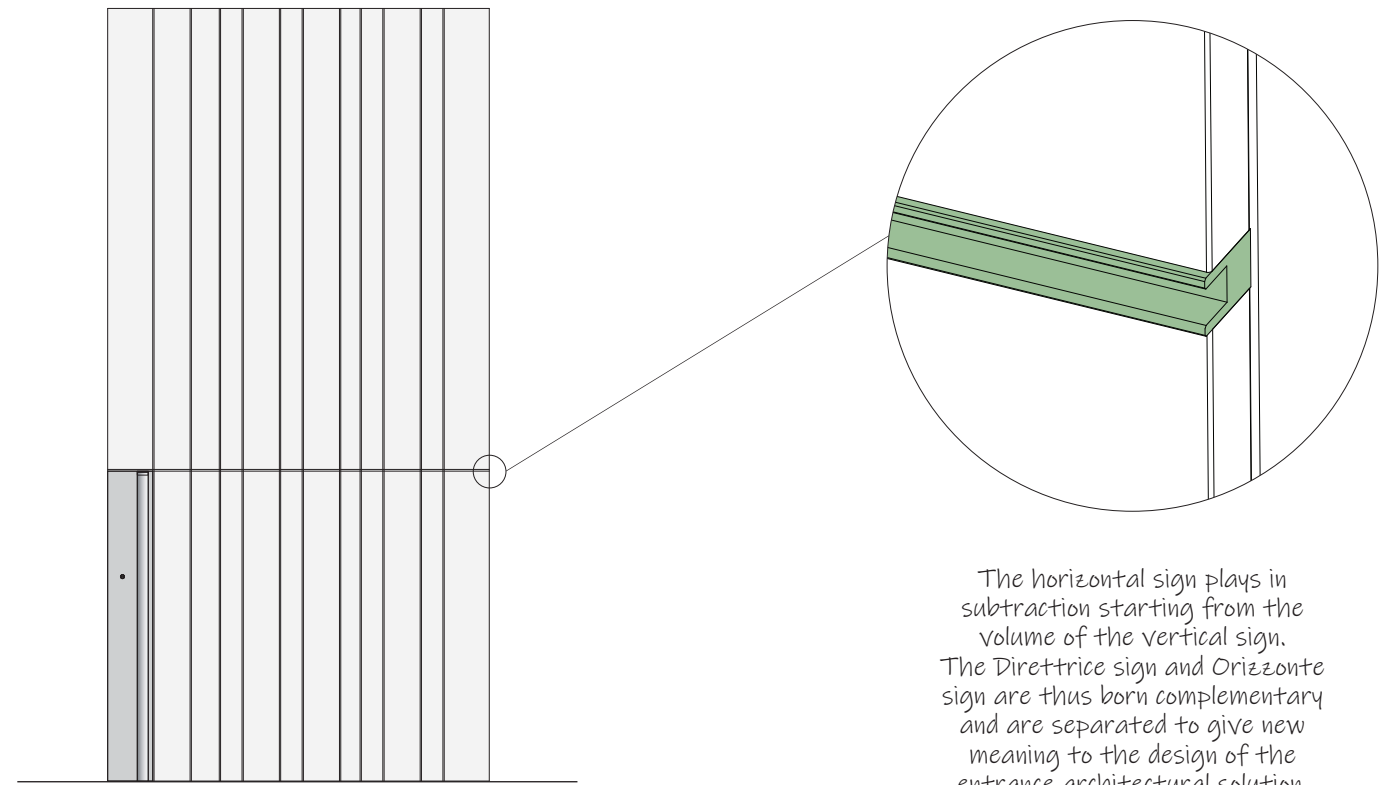

The Diresatrice sign

When it is subtraction that creates value, the space created between the vertical slats becomes an indispensable part of the architecture.

Detail of the vertical sign.
A fixing insert maintains the distance between the slats and allows the profile to be attached.

The Orizzonte sign

The horizontal sign, a peculiarity of the model. It is an aluminum groove that becomes a decorative element matching the covering finish or creating a contrast to it, if it is highlighted with a different color.

Detail of the vertical sign. A fixing insert maintains the distance between the slats and allows the profile to be attached.

Detail on coplanarity. The aluminum of the leaf is incorporated into the slat to create a coplanar effect and avoid overlapping of the cover casing with respect to the covering.

Horizontal sign separating the slats that share the area of the long handle space with the top of the leaf.

The horizontal sign plays in subtraction starting from the volume of the vertical sign. The Diretrice sign and Orizzonte sign are thus born complementary and are separated to give new meaning to the design of the entrance architectural solution.