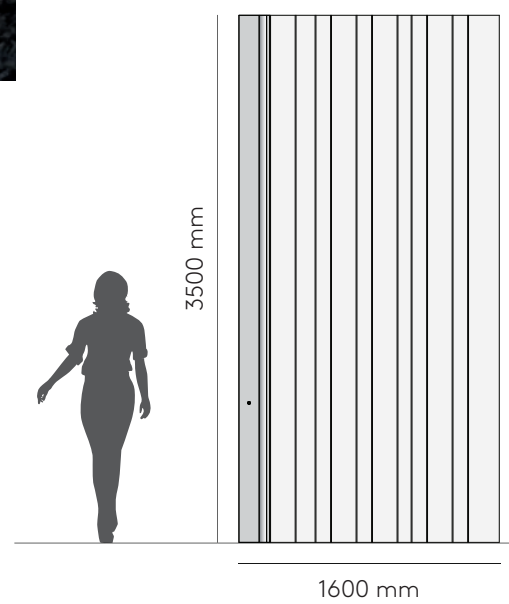

Direttrice model

Door and slat finish
Coal Black

Insert finish
Platinum