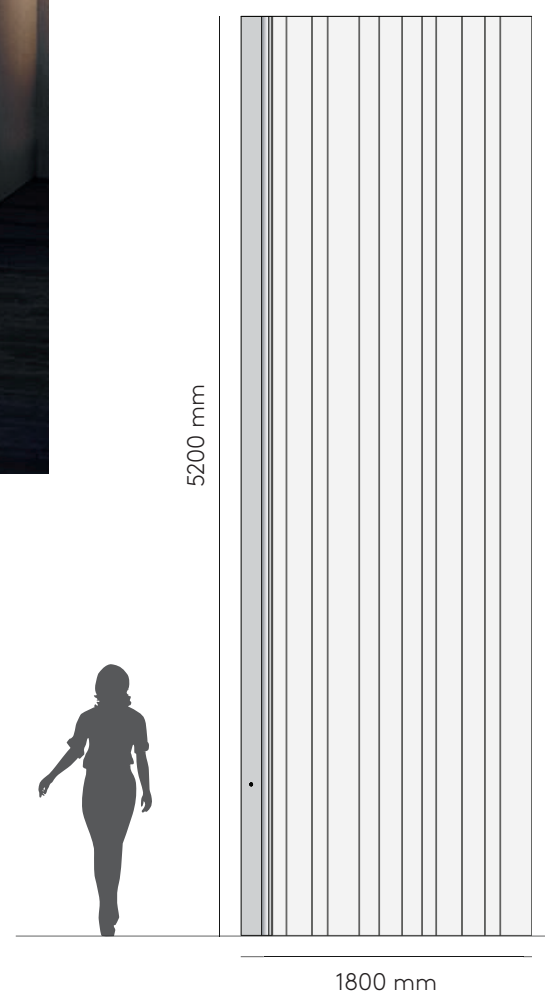

Direttrice model

Door and slat finish
Yellow Gray

Insert finish
Yellow Gray