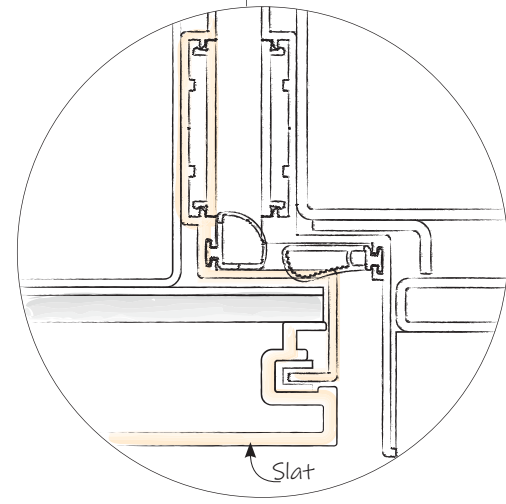

The Diresatrice sign

When it is subtraction that creates value, the space created between the vertical slats becomes an indispensable part of the architecture.

Detail of the vertical sign.
A fixing insert maintains the distance between the slats and allows the profile to be attached.

Orizzonte model

Here it is the **line between the sky and the ground** that becomes the protagonist of the Orizzonte model, that demarcation mark that coincides with the Earth horizon and divides everything on earth from everything that rises to the sky.

The Orizzonte sign

The horizontal sign, a peculiarity of the model. It is an aluminum groove that becomes a decorative element matching the covering finish or creating a contrast to it, if it is highlighted with a different color.

Detail of the vertical sign. A fixing insert maintains the distance between the slats and allows the profile to be attached.

Detail on coplanarity. The aluminum of the leaf is incorporated into the slat to create a coplanar effect and avoid overlapping of the cover casing with respect to the covering.