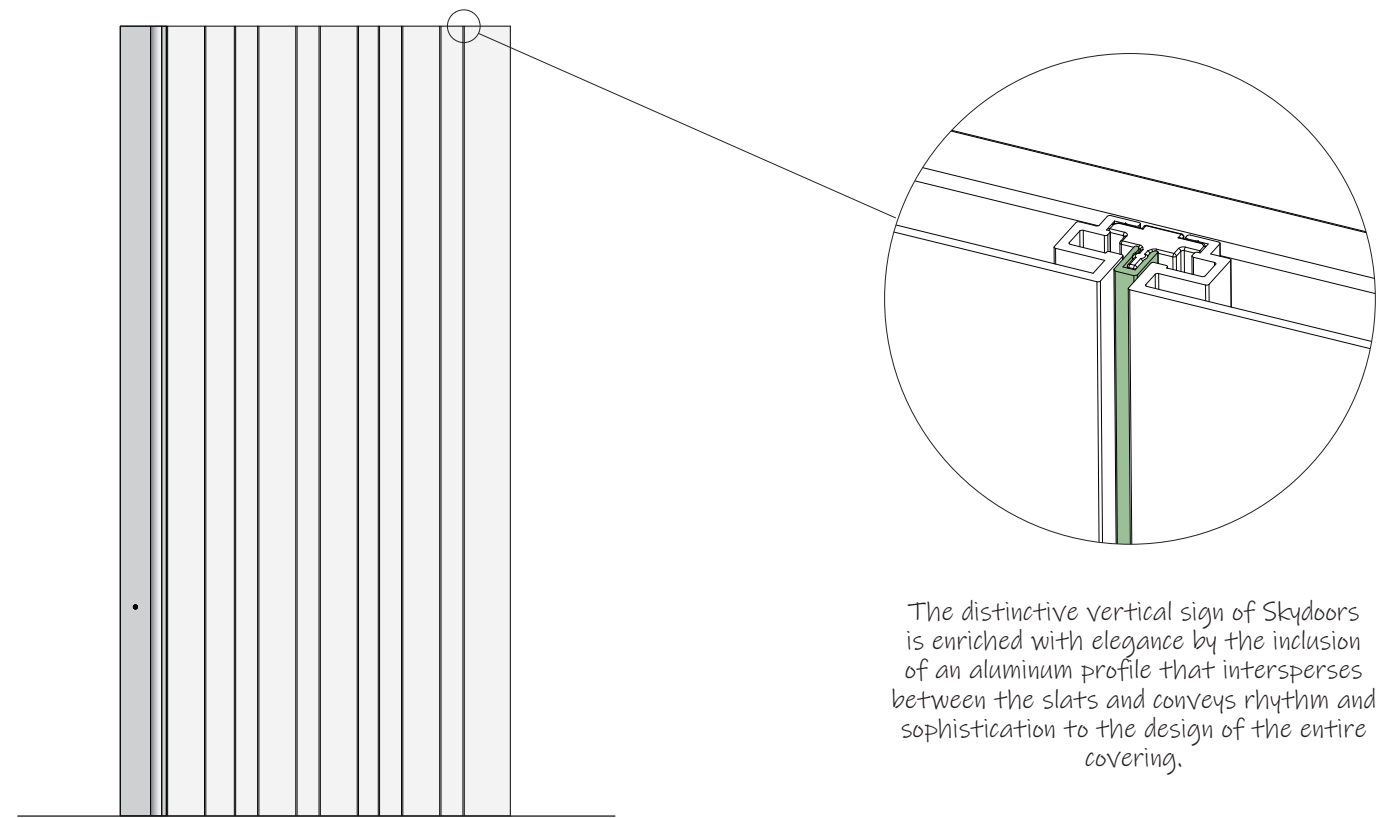

Skydoors subverts the rules, plays with lines, signs and heights. It dresses an entrance with elegance and brings it to touch the sky, in a single vertical composition.

Direttrice Model

Its distinctive feature is a **refined and rigorous line that stands out upward** and leads the entire design of the Skydoors collection like a true conductor of an orchestra of vertical geometries.

The Diresatrice sign

When it is subtraction that creates value, the space created between the vertical slats becomes an indispensable part of the architecture.

Detail of the vertical sign.
A fixing insert maintains the distance between the slats and allows the profile to be attached.

Detail on coplanarity.
The aluminum of the leaf is incorporated into the slat to create a coplanar effect and avoid overlapping of the cover casing with respect to the covering.

The distinctive vertical sign of Skydoors is enriched with elegance by the inclusion of an aluminum profile that intersperses between the slats and conveys rhythm and sophistication to the design of the entire covering.