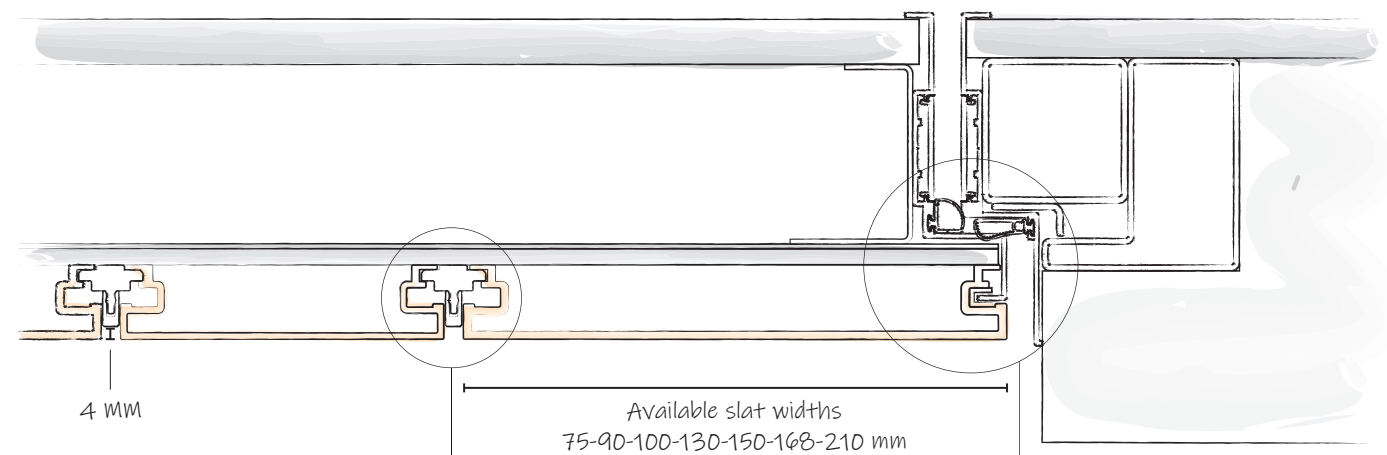

AMMAN, JORDAN
1500 x 3000 mm

Skydoors, the new line of aluminum coverings that is not afraid of heights, aiming to reach the sky, creating new vertical horizons in terms of entrance architectural solutions.

Skydoors subverts the rules, plays with lines, signs and heights. It dresses an entrance with elegance and brings it to touch the sky, in a single vertical composition.

Direttrice Model

Its distinctive feature is a **refined and rigorous line that stands out upward** and leads the entire design of the Skydoors collection like a true conductor of an orchestra of vertical geometries.

The Diresatrice sign

When it is subtraction that creates value, the space created between the vertical slats becomes an indispensable part of the architecture.

Detail of the vertical sign.
A fixing insert maintains the distance between the slats and allows the profile to be attached.

Detail on coplanarity.
The aluminum of the leaf is incorporated into the slat to create a coplanar effect and avoid overlapping of the cover casing with respect to the covering.

The distinctive vertical sign of Skydoors is enriched with elegance by the inclusion of an aluminum profile that intersperses between the slats and conveys rhythm and sophistication to the design of the entire covering.