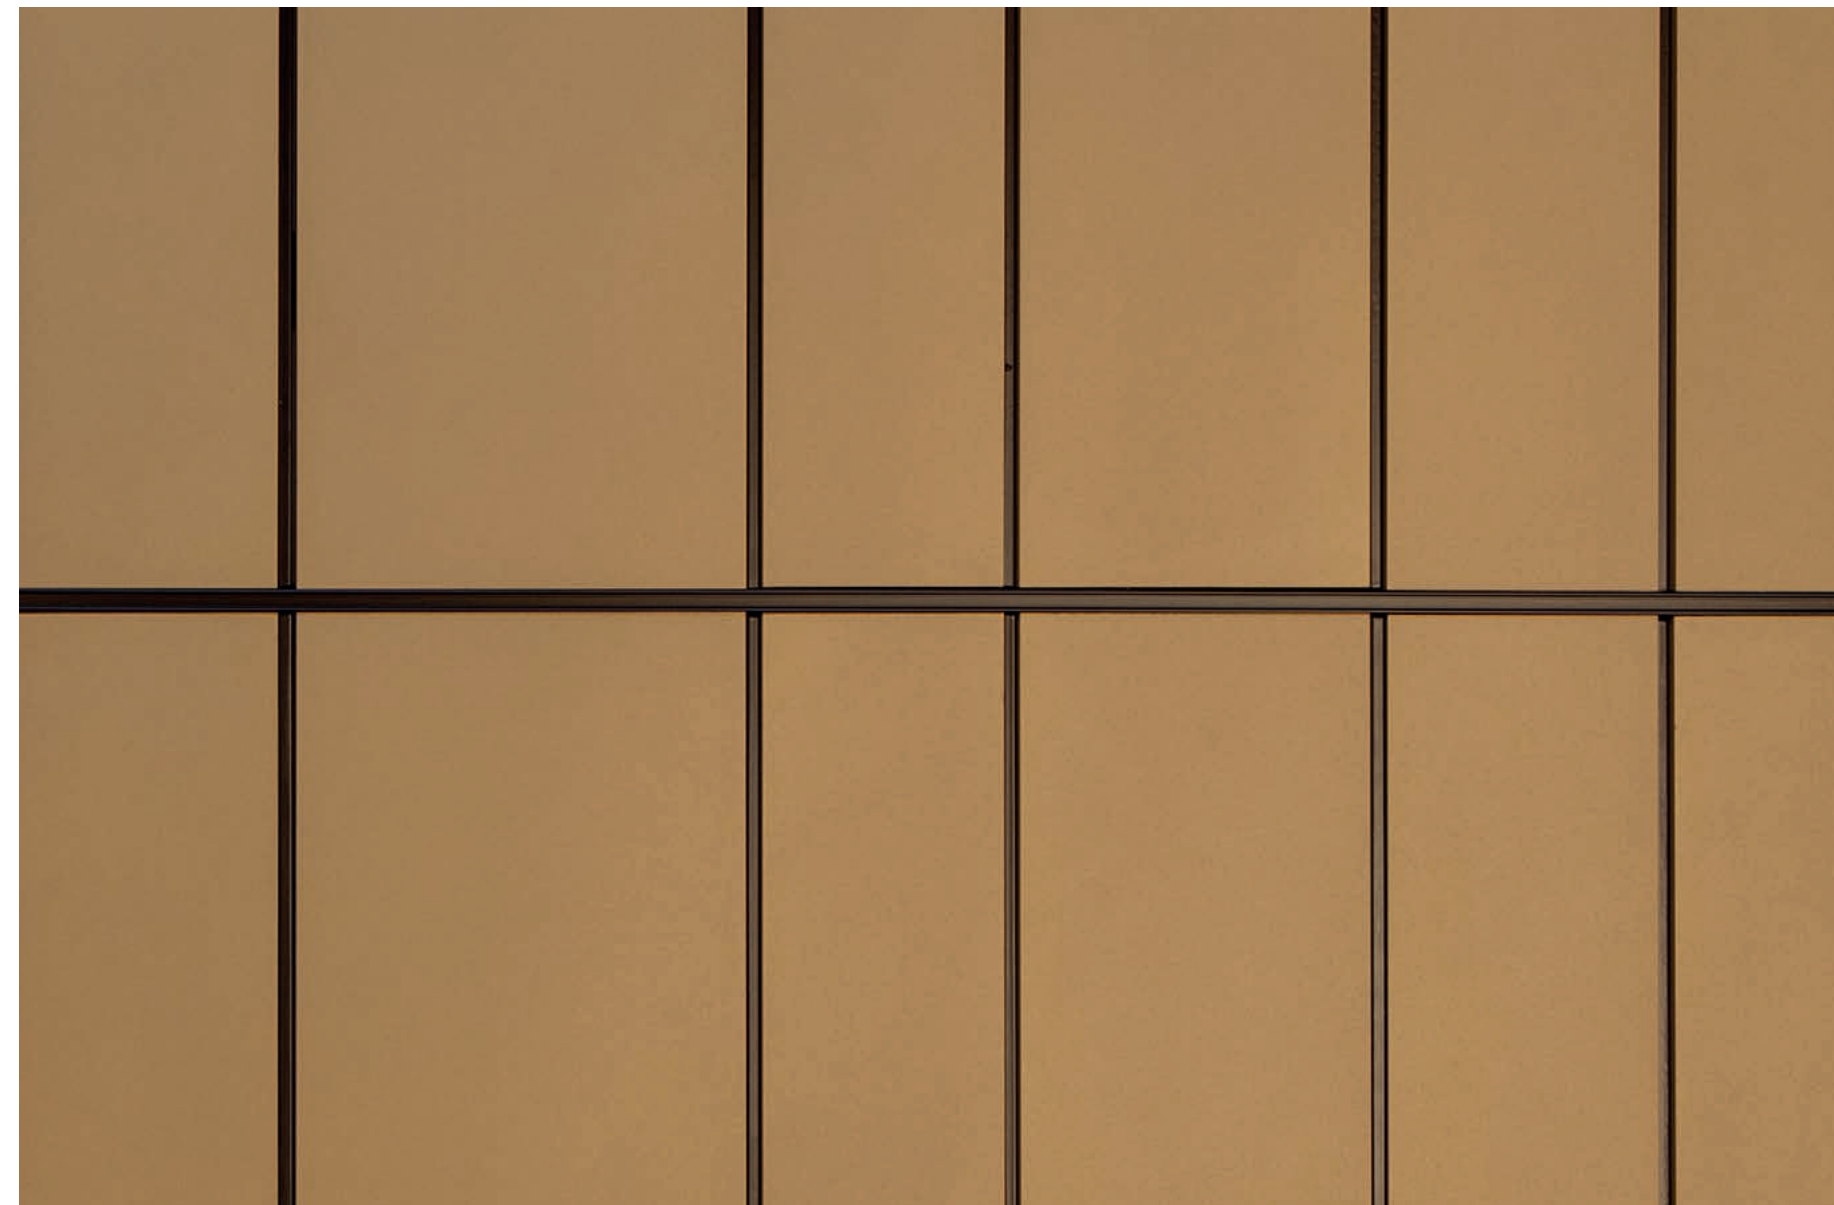

The Orizzonte sign

The horizontal sign, a peculiarity of the model. It is an aluminum groove that becomes a decorative element matching the covering finish or creating a contrast to it, if it is highlighted with a different color.

Detail of the vertical sign. A fixing insert maintains the distance between the slats and allows the profile to be attached.

Detail on coplanarity. The aluminum of the leaf is incorporated into the slat to create a coplanar effect and avoid overlapping of the cover casing with respect to the covering.

Horizontal sign separating the slats that share the area of the long handle space with the top of the leaf.

The horizontal sign plays in subtraction starting from the volume of the vertical sign. The Diretrice sign and Orizzonte sign are thus born complementary and are separated to give new meaning to the design of the entrance architectural solution.