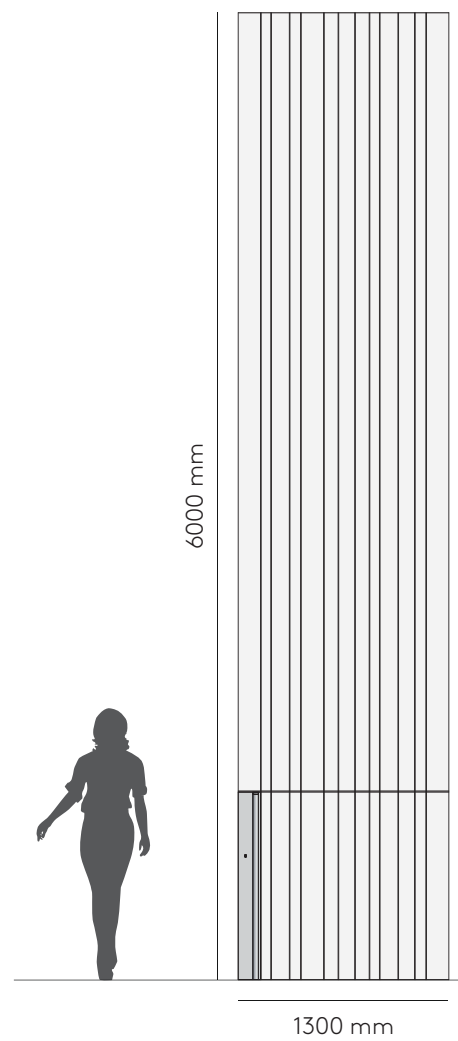

Orizzonte model

Door and slat finish
Sablé Tasilaq

Inserts finish
Copper