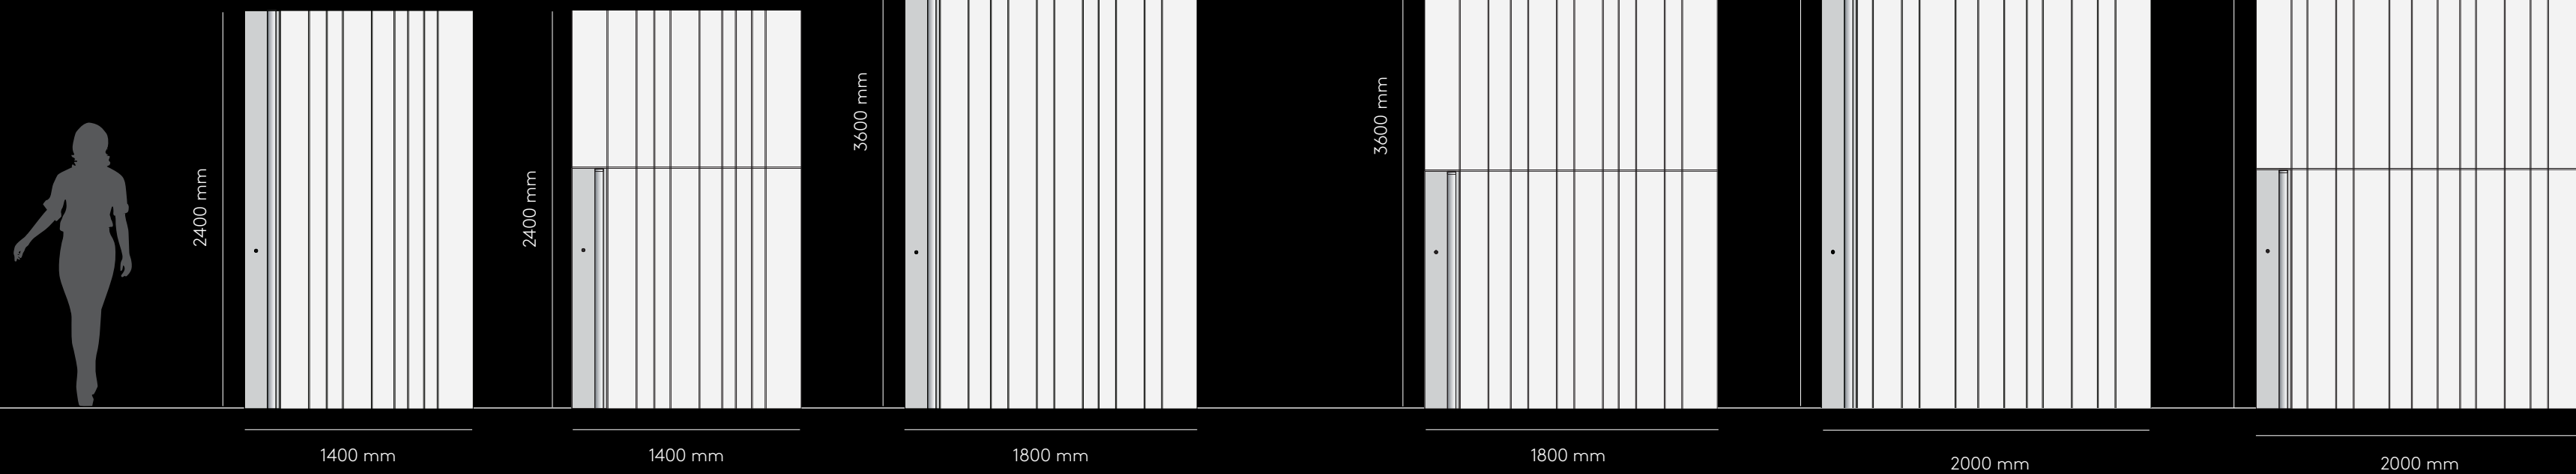

Skydoors subverts the rules, plays with lines, signs and heights. It dresses an entrance with elegance and brings it to touch the sky, in a single vertical composition.