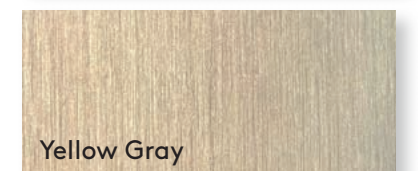

EVERGREEN

Powder coating
(ref. OIKOS color chart)

FUTURE TREND

Powder coating
(ref. OIKOS color chart)

OXIDE

Oxidation treatment
(ref. OIKOS color chart)

LIQUID

Liquid painting
(ref. OIKOS color chart)

Suggestions & Skyline

New York

Dubai

Kuala Lumpur

London

Entrance interpretation
DUBAI

Direttrice model

Door and slat finish
Yellow Gray