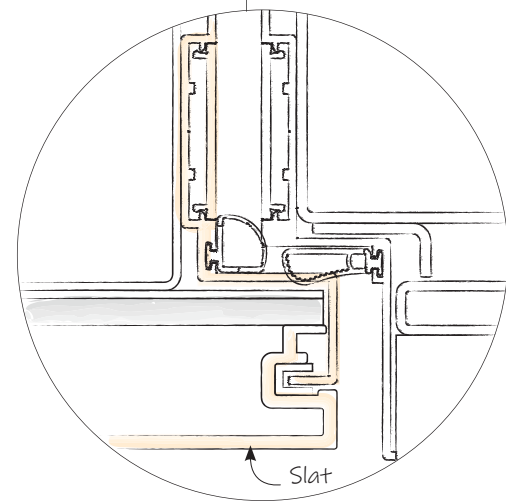

Skydoors subverts the rules, plays with lines, signs and heights. It dresses an entrance with elegance and brings it to touch the sky, in a single vertical composition.

Direttrice Model

Its distinctive feature is a **refined and rigorous line that stands out upward** and leads the entire design of the Skydoors collection like a true conductor of an orchestra of vertical geometries.

The Diresatrice sign

When it is subtraction that creates value, the space created between the vertical slats becomes an indispensable part of the architecture.

Detail of the vertical sign.
A fixing insert maintains the distance between the slats and allows the profile to be attached.

Detail on coplanarity.
The aluminum of the leaf is incorporated into the slat to create a coplanar effect and avoid overlapping of the cover casing with respect to the covering.

The distinctive vertical sign of Skydoors is enriched with elegance by the inclusion of an aluminum profile that intersperses between the slats and conveys rhythm and sophistication to the design of the entire covering.

Detail of the vertical sign. A fixing insert maintains the distance between the slats and allows the profile to be attached.

Detail on coplanarity. The aluminum of the leaf is incorporated into the slat to create a coplanar effect and avoid overlapping of the cover casing with respect to the covering.