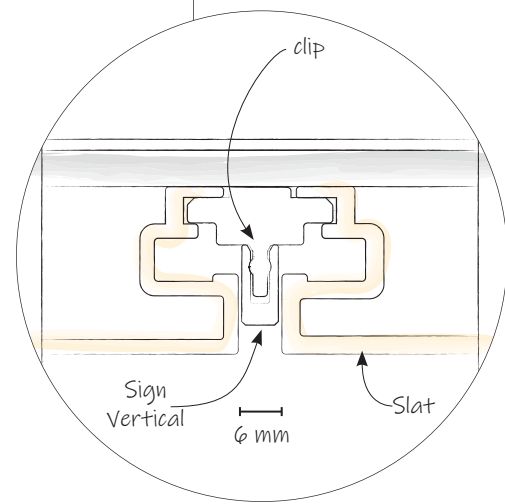

The Diresatrice sign

When it is subtraction that creates value, the space created between the vertical slats becomes an indispensable part of the architecture.

Detail of the vertical sign.
A fixing insert maintains the distance between the slats and allows the profile to be attached.

Orizzonte model

Here it is the **line between the sky and the ground** that becomes the protagonist of the Orizzonte model, that demarcation mark that coincides with the Earth horizon and divides everything on earth from everything that rises to the sky.

The Orizzonte sign

The horizontal sign, a peculiarity of the model. It is an aluminum groove that becomes a decorative element matching the covering finish or creating a contrast to it, if it is highlighted with a different color.

Detail of the vertical sign. A fixing insert maintains the distance between the slats and allows the profile to be attached.

Detail on coplanarity. The aluminum of the leaf is incorporated into the slat to create a coplanar effect and avoid overlapping of the cover casing with respect to the covering.