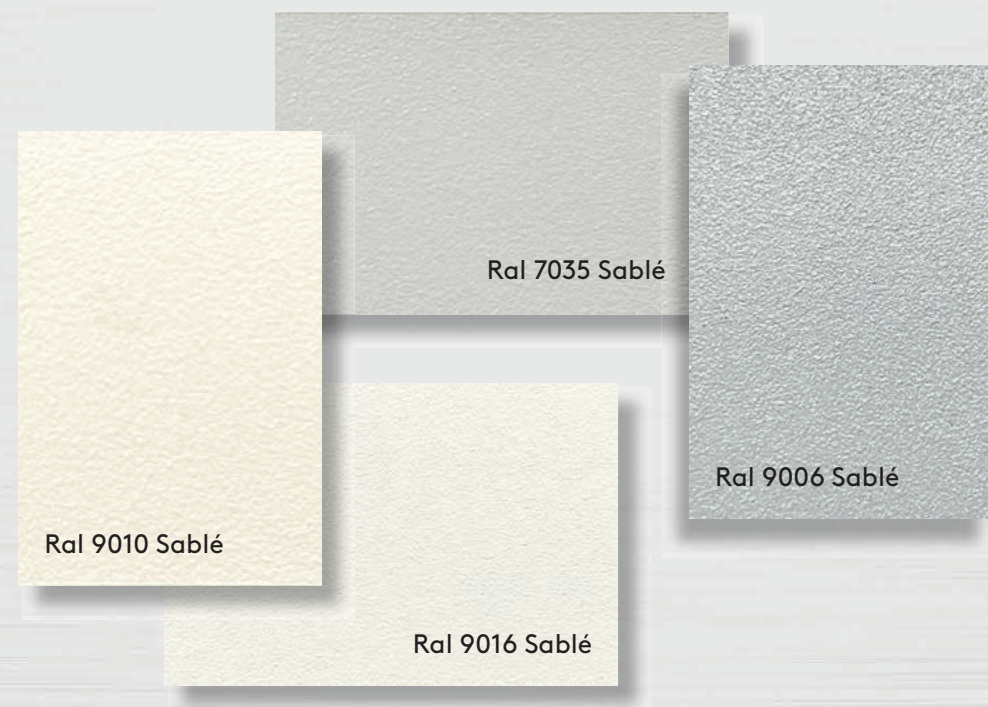

Colors and finishes

Skydoors offers aluminum finishes that dialogue boldly with contemporary architecture. Each family features specific peculiarities for surprising visual and tactile outcomes.

EVERGREEN

Powder coating
(ref. OIKOS color chart)