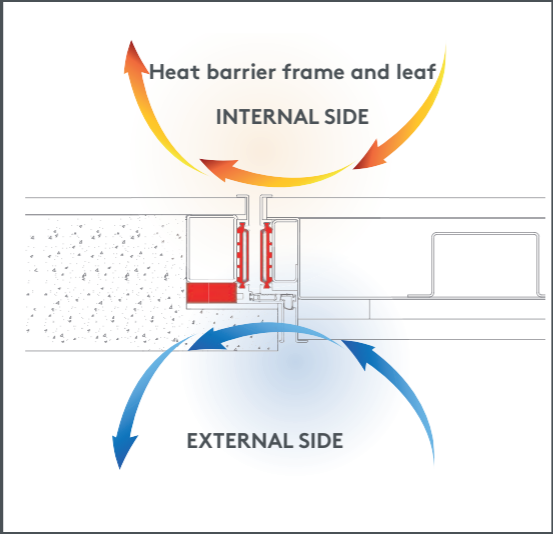

Energy efficiency from the threshold.

Synua 3TT The pivot door for large dimensions, which can be made with a heat barrier frame and leaf.

Nova The safety door that allows creating fully glazed entrances in any size, with standard supplied heat barrier frame and leaf.