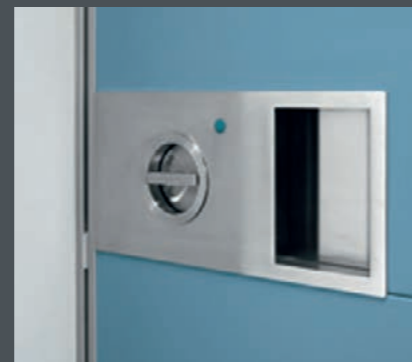

Arckey

The lock at the service of architecture

Integrated access management system with electronic opening through **Oikos Arckey App**, born from a twenty-year collaboration with **Iseo Serrature** an Italian company leader in the production of locking systems.

- Opening with smartphone
- Keyless opening
- Motorized opening
- Only the administrator can enable or disable users
- Access Control
- No masonry and cabling work
- Management of up to 300 users
- Office function
- Battery powered
- Reading of the last 1000 events
- Opening by time bands
- Office mode with time band opening control
- Access management with invitations (e.g. Residence, B&B)

Oikos Arckey app

The Oikos Arckey App is the technological heart of the Arckey access management and control system. The opening of the door with remote button, the user management, and the control of access flows are just some of the functions allowed by the management through App. By bringing the Admin Card closer to the lock, the system administrator gains full control over its functions through the App.

Door solutions

The Arckey system integrated in Oikos product is designed to ease access in particular to disabled people. The safety doors by Oikos with Arckey system are offered in the following solutions:

Standard

- Access via the Oikos Arckey App
- Internal handle
- Opening options from outside

Door check

- Access via the Oikos Arckey App
- Internal handle
- Opening with motorized door check
- Opening options from outside

Free façade

- Access via the Oikos Arckey App
- Internal handle
- Opening with motorized door check
- No opening element visible

Door opening from outside