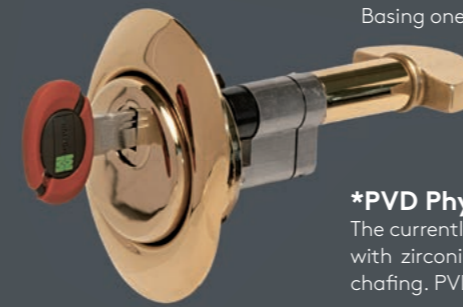

Cylinders

The fundamentals of safety

Basing one's safety on a cylinder represents a guaranteed choice: it can be installed also by self-taught people and features a wide range of combinations of short, handy and not too heavy keys in the pocket. Moreover, it is encapsulated in a defender barrel that protects it against being drilled or ripped out, with PVD* treatment, and therefore against any type of attack. The cylinders used by Oikos have horizontal access and are tamper-proof; the key is specular and works whichever way it is inserted, it is very convenient and it is used to open the door from the outside; from the inside, the door is opened and closed using the convenient knob.

*PVD Physical Vapor Deposition

The currently most advanced technology in surface covering processes. The handles, accessories and, in this case, the defender are coated with zirconium nitrides, making them resistant to atmospheric agents (even the most acid) and wear effects, such as abrasion and chafing. PVD is however an ecological process, because the physical process does not generate any harmful residues.

Please pay attention to the colors of the key

SEKUR is the most recent guarantee formula released by the Oikos school. It is a cylinder with 10 movable recognition pins plus a high precision floating one. The exclusive 3-in-1 patent allows you to change the encryption of the key 3 times without changing the cylinder.