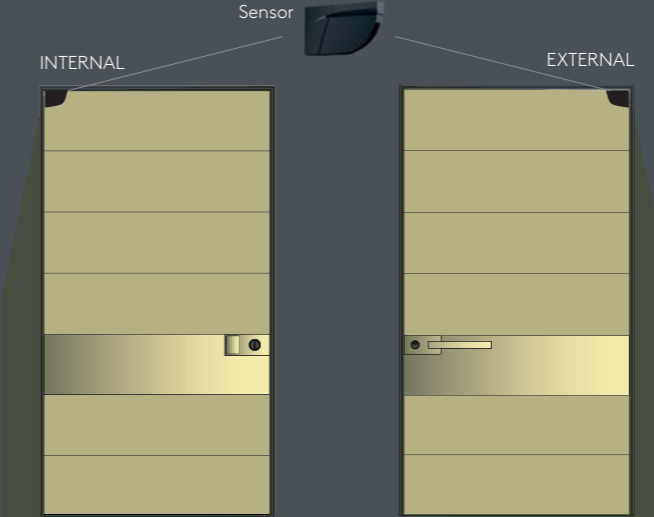

Floor motor

Floor automatism that with Arckey lock allows the total closing and opening of the entrance in a completely automatic way, maximum door weight 560 kg, corresponding to a door area of about 11 square meters equivalent to Synua door opening 2,200 x 5000mm or a Nova door 1800 x 4000mm. In addition to the maximum weight, it is necessary to take into account the measurements of net wall opening and any wind loads.

Please consult the Oikos sales network or sales offices.

Space requirement

Present man version
It allows the opening or closing command only and exclusively with the continuous manual pressure on a button or command placed on the internal or external door side. This solution does not include any safety sensor according to EN 16005 standard

Version with automatic opening
The opening and closing of the door are controlled automatically with the same devices of the Arckey system; this solution requires the installation of two presence and movement sensors in the monitored area according to the EN 16005 standard

Synua

The door for large dimensions, with vertical pivot operation and installation coplanar with the wall. The perfect combination of technology and design.

Nova

The pivot safety door that allows creating fully glass windows in any size.
It is the entrance architecture that allows new design possibilities.