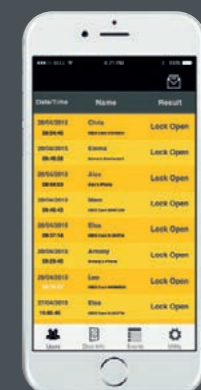

- Green card:** Level 1 testing/installation card
- Gray card:** Level 2 Admin Card
- Red card:** Level 3 emergency/system recovery card

User management

The Oikos Arckey App can manage several doors and allows recording up to 300 users per individual door, enabling different access systems:

- Smartphone
- Oikos Card
- Touchpad
- Transponder
- Cards with RFID technology
- Fingerprint reader

Flow and control

Oikos Arckey App allows controlling the access flows, stating:

- Number of users
- Number of smartphones
- Number of Oikos cards
- Number of keyboard codes
- Number of transponders
- Number of RFID cards
- Reading of the last 1,000 events
- Number of impressions