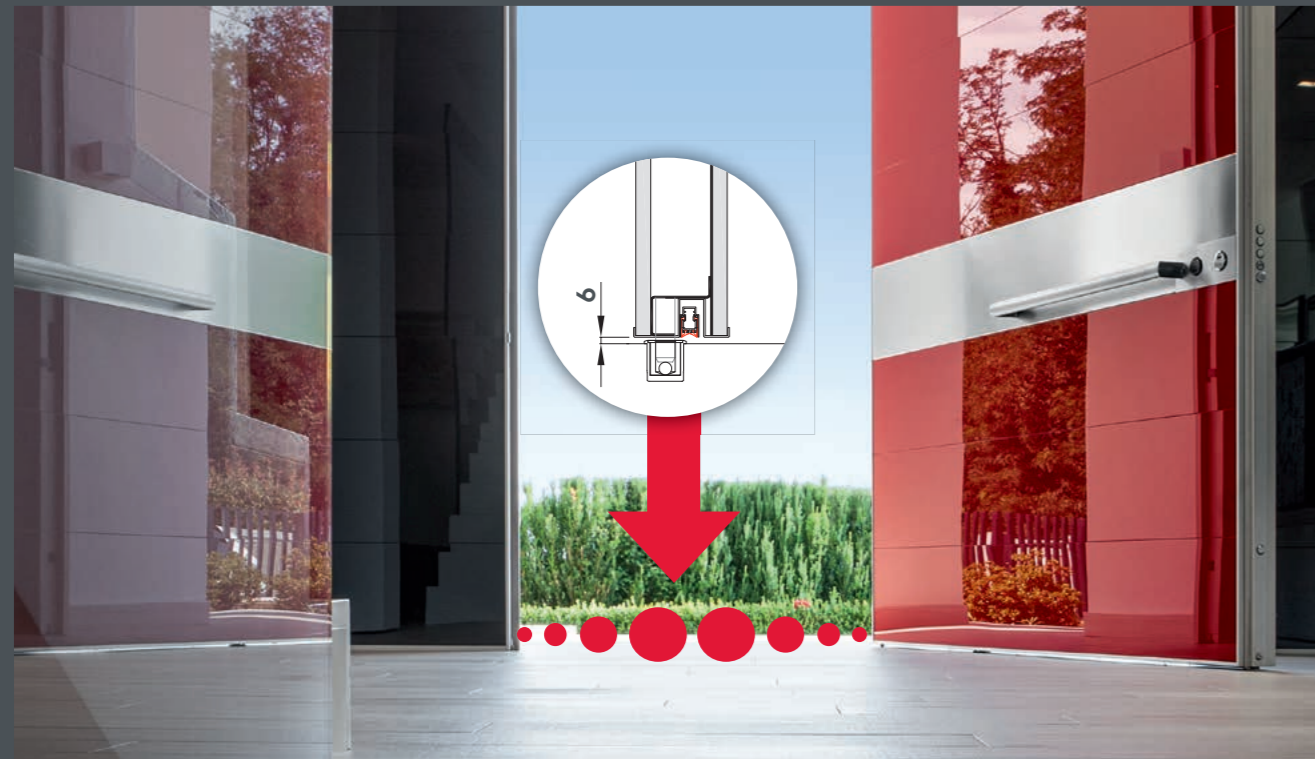

Dam Kit Invention

maximum threshold performance...without «the threshold»

Dam Kit

Maximum performance of an invisible threshold with homogeneous floor and no steps.

4

5A

C5

The values indicated refer to the Synua door