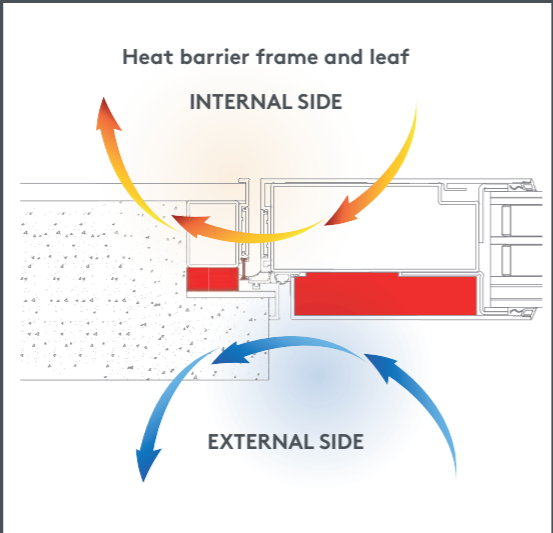

Energy efficiency from the threshold.

Synua 3TT The pivot door for large dimensions, which can be made with a heat barrier frame and leaf.

Nova The safety door that allows creating fully glazed entrances in any size, with standard supplied heat barrier frame and leaf.