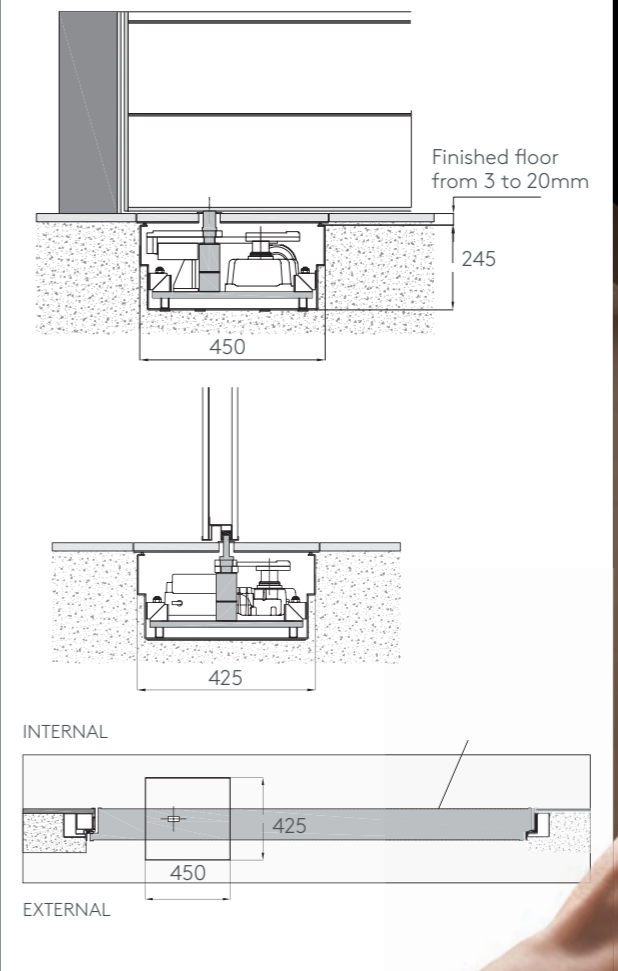

Space requirement