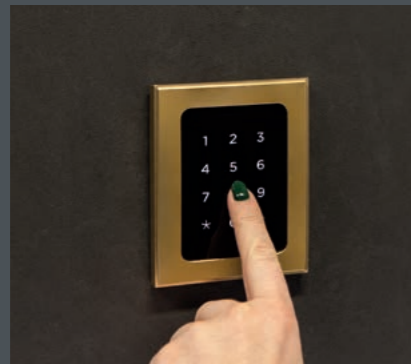

Arckey

The lock at the service of architecture

Integrated access management system with electronic opening through **Oikos Arckey App**, born from a twenty-year collaboration with **Iseo Serrature** an Italian company leader in the production of locking systems.

- Opening with smartphone
- Keyless opening
- Motorized opening
- Only the administrator can enable or disable users
- Access Control
- No masonry and cabling work
- Management of up to 300 users
- Office function
- Battery powered
- Reading of the last 1000 events
- Opening by time bands
- Office mode with time band opening control
- Access management with invitations (e.g. Residence, B&B)

Oikos Arckey app

The Oikos Arckey App is the technological heart of the Arckey access management and control system. The opening of the door with remote button, the user management, and the control of access flows are just some of the functions allowed by the management through App. By bringing the Admin Card closer to the lock, the system administrator gains full control over its functions through the App.

Door solutions

The Arckey system integrated in Oikos product is designed to ease access in particular to disabled people. The safety doors by Oikos with Arckey system are offered in the following solutions:

Standard

- Access via the Oikos Arckey App
- Internal handle
- Opening options from outside

Door check

- Access via the Oikos Arckey App
- Internal handle
- Opening with motorized door check
- Opening options from outside

Free façade

- Access via the Oikos Arckey App
- Internal handle
- Opening with motorized door check
- No opening element visible

Door opening from outside