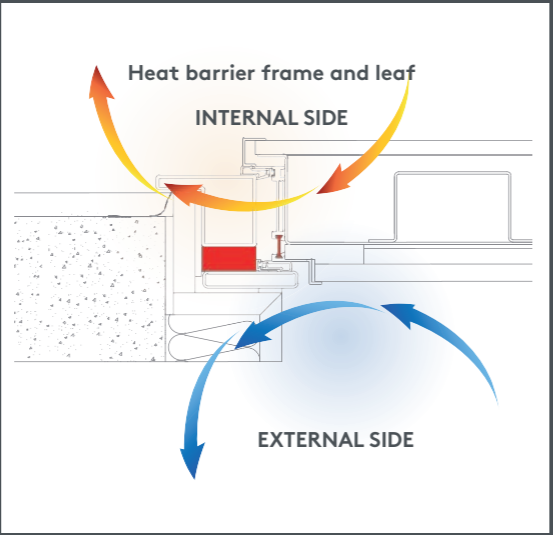

Evolution 3TT The door with both classic and modern aesthetics realized with a heat barrier frame and leaf.