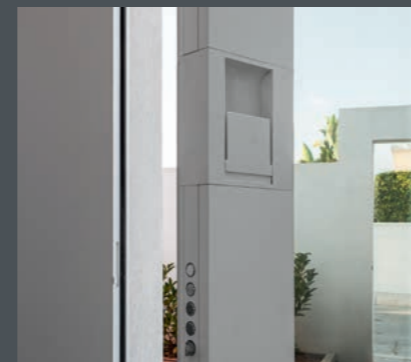

Nova

Oikos Security Code System

The Security Code System consists of three cards subject to progressive deactivation that allow the administrator to always have the control of the secret code for accessing the Oikos Tech App programming.

- **Green card:** Level 1 testing/installation card
- **Gray card:** Level 2 Admin Card
- **Red card:** Level 3 emergency/system recovery card

User management

The Oikos Arckey App can manage several doors and allows recording up to 300 users per individual door, enabling different access systems:

- Smartphone
- Oikos Card
- Touchpad
- Transponder
- Cards with RFID technology
- Fingerprint reader

Flow and control

Oikos Arckey App allows controlling the access flows, stating:

- Number of users
- Number of smartphones
- Number of Oikos cards
- Number of keyboard codes
- Number of transponders
- Number of RFID cards
- Reading of the last 1,000 events
- Number of impressions