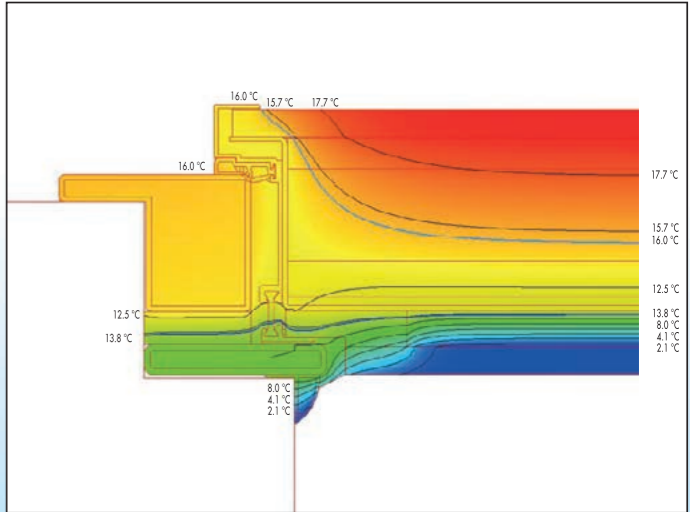

Energy saving

Choosing to respect the environment by decreasing energy use means contributing to the saving of environmental resources and saving the planet.

Casa Clima promotes, encourages and supports these policies by helping citizens and businesses achieve significant improvements in their use of energy and renewable energy sources.

Oikos is a Casa Clima partner and shares its aims.