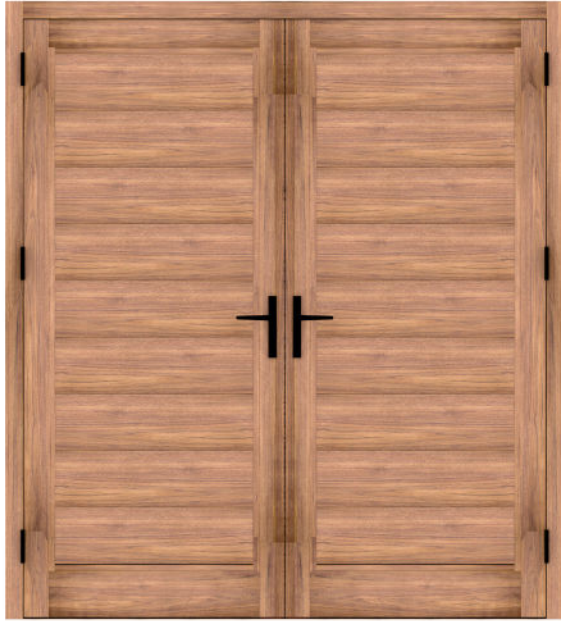

PRESTIGE ES-9000

Full Muntin

---

9 Lites